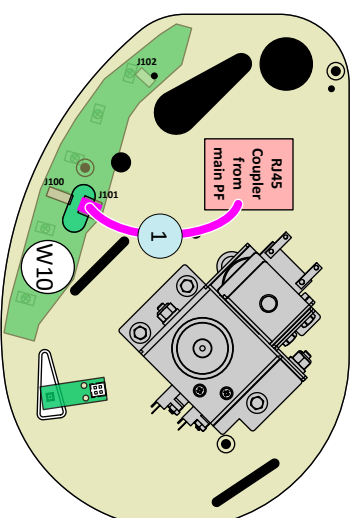

WOZ 2.0 Lighting Upgrade Kit

CAT5 Wiring Diagram (April 2019)

- 19-003111-01 ① Ethernet Cable, Cat5E, Shielded, 1ft (6 used)
- 19-003111-02 ② Ethernet Cable, Cat5E, Shielded, 2ft (5 used)
- 19-003111-03 ③ Ethernet Cable, Cat5E, Shielded, 3ft (1 used)
- 19-003100-06 ④ USB Cable, 2.0A to Mini-B, M-M, 6ft (1 used)