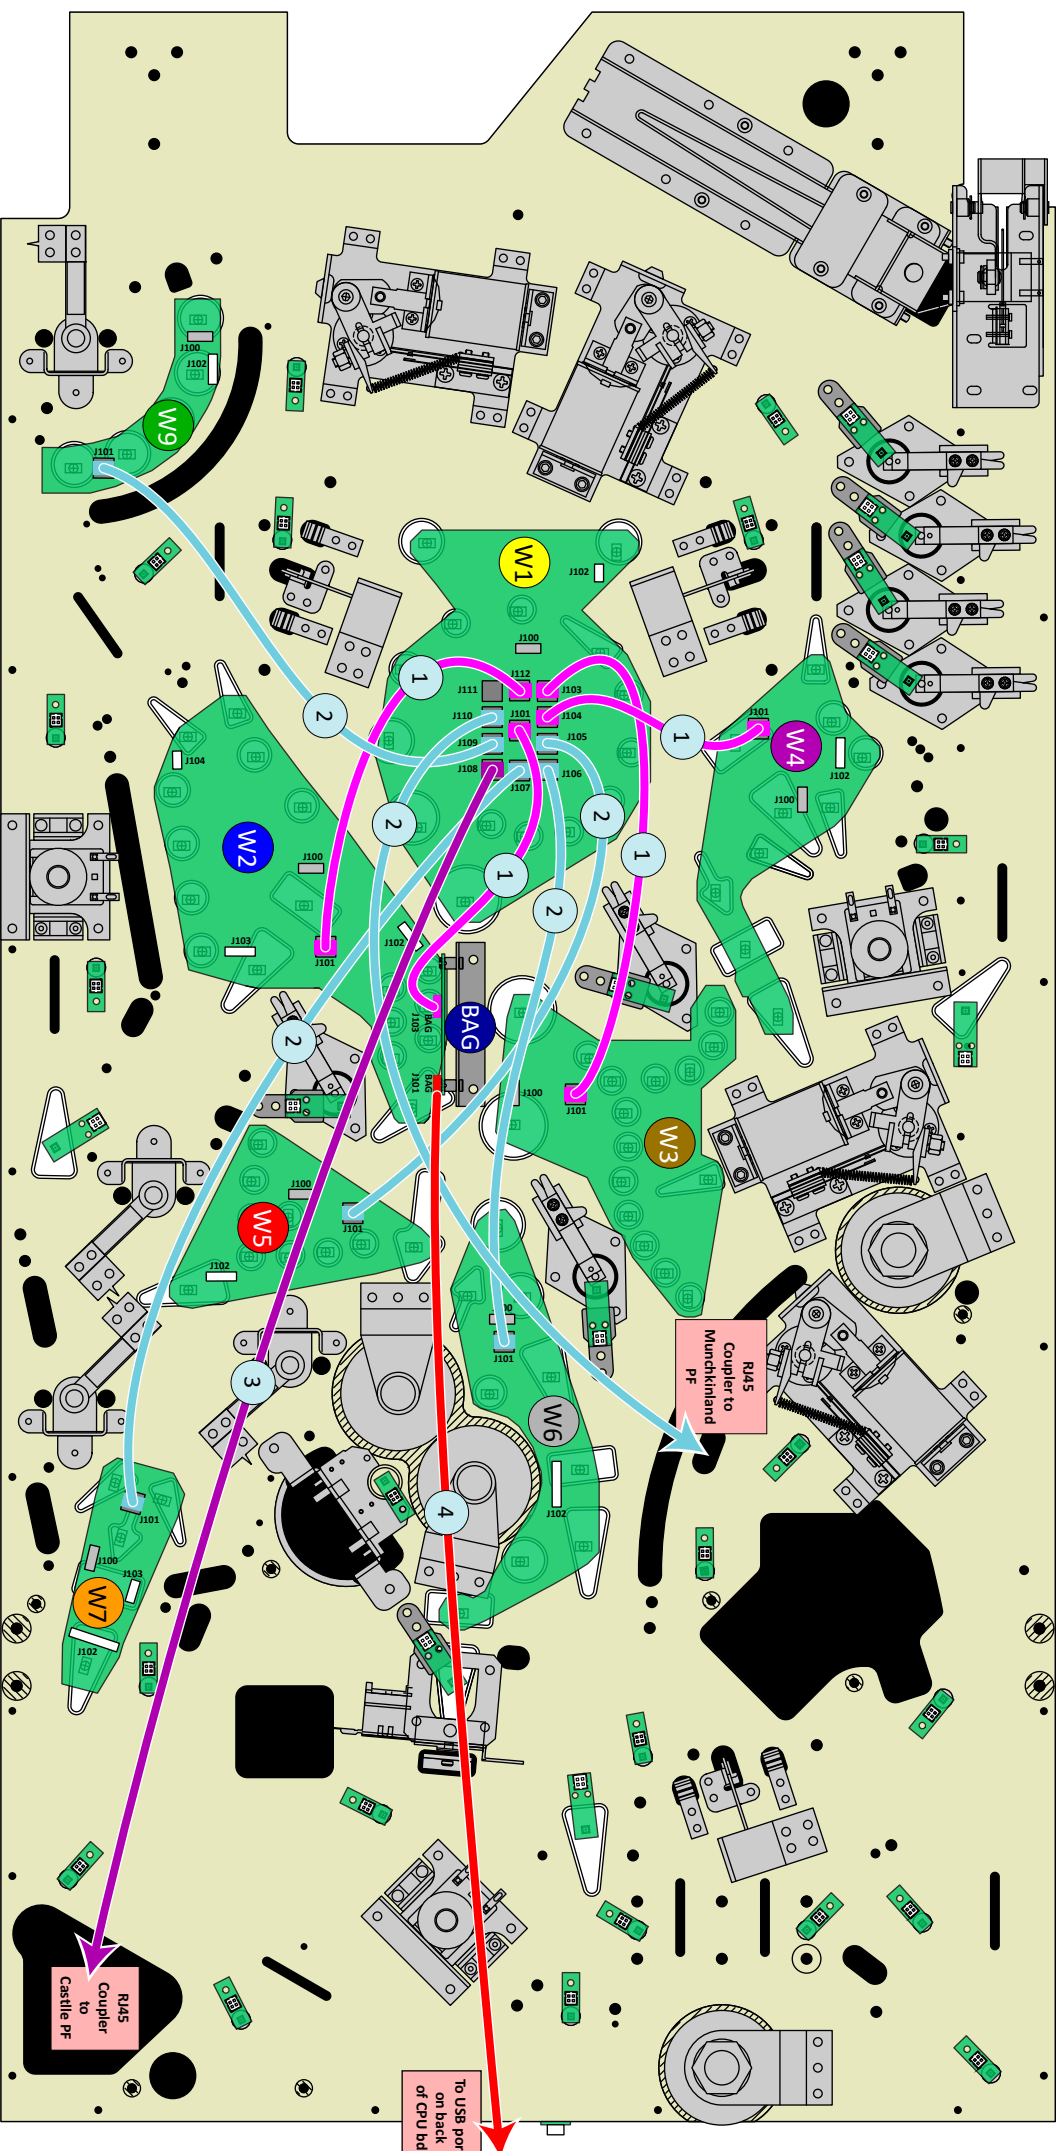

WOZ 2.0 Lighting Upgrade Kit

CAT5 Wiring Diagram (April 2019)

- 19-003111-01 ① Ethernet Cable, Cat5E, Shielded, 1ft (6 used)
- 19-003111-02 ② Ethernet Cable, Cat5E, Shielded, 2ft (5 used)
- 19-003111-03 ③ Ethernet Cable, Cat5E, Shielded, 3ft (1 used)
- 19-003100-06 ④ USB Cable, 2.0A to Mini-B, M-M, 6ft (1 used)