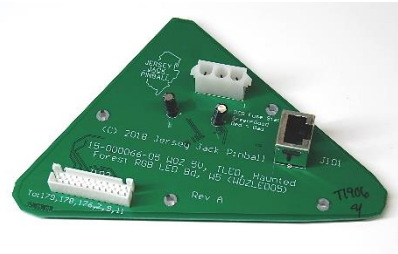

WOZ 2.0 Lighting Upgrade Kit

Packing Checklist (Apr 2019)

- 10-000155-00
 1 RGB LED Single Mtg Brkt, Rollover Switch
 8 ea

- 10-005035-00
 2 RGB LED Controller/BAG PCB Mtg Brkt
 1 ea

- 15-000066-01
 3 WOZ 5V, TLED, FTYBR RGB LED Bd, W1
 1 ea

- 15-000066-02
 4 WOZ 5V, TLED, Tin Man RGB LED Bd, W2
 1 ea

- 15-000066-03
 5 WOZ 5V, TLED, Lion RGB LED Bd, W3
 1 ea

- 15-000066-04
 6 WOZ 5V, TLED, Throne Room RGB LED Bd, W4
 1 ea

- 7 15-000066-05
WOZ 5V, TLED, Haunted Forest RGB LED Bd, W5
1 ea

- 8 15-000066-06
WOZ 5V, TLED, Scarecrow RGB LED Bd, W6
1 ea

- 9 15-000066-07
WOZ 5V, TLED, Winged Monkey RGB LED Bd, W7
1 ea

- 10 15-000066-08
WOZ 5V, TLED, Witch Castle RGB LED Bd, W8
1 ea

- 11 15-000066-09
WOZ 5V, TLED, TNPLH RGB LED Bd, W9
1 ea

- 12 15-000066-10
WOZ 5V, TLED, Rainbow RGB LED Bd, W10
1 ea

- 13 15-004033-03
BAG Controller PCB Assy, 2.5mm, No Connectors
1 ea

- 15-004228-05
14 Single RGB LED PCB Assy, TLED FP, 5V, Straight Connector
14 ea