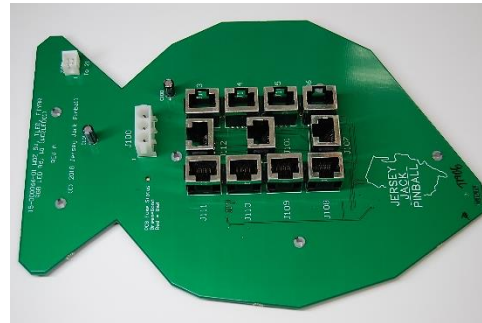

WOZ 2.0 Lighting Upgrade Kit

Packing Checklist (Apr 2019)

- 10-000155-00
 1 RGB LED Single Mtg Brkt, Rollover Switch
 8 ea

- 10-005035-00
 2 RGB LED Controller/BAG PCB Mtg Brkt
 1 ea

- 15-000066-01
 3 WOZ 5V, TLED, FTYBR RGB LED Bd, W1
 1 ea

- 15-000066-02
 4 WOZ 5V, TLED, Tin Man RGB LED Bd, W2
 1 ea

- 15-000066-03
 5 WOZ 5V, TLED, Lion RGB LED Bd, W3
 1 ea

- 15-000066-04
 6 WOZ 5V, TLED, Throne Room RGB LED Bd, W4
 1 ea

- 7 15-000066-05
WOZ 5V, TLED, Haunted Forest RGB LED Bd, W5
1 ea