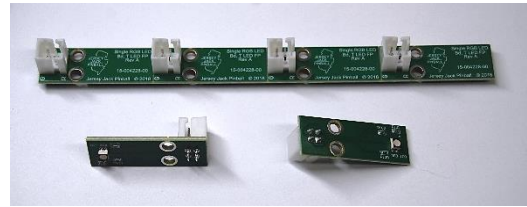

- 15-000066-02
 4 WOZ 5V, TLED, Tin Man RGB LED Bd, W2
 1 ea

- 15-000066-03
 5 WOZ 5V, TLED, Lion RGB LED Bd, W3
 1 ea

- 15-000066-04
 6 WOZ 5V, TLED, Throne Room RGB LED Bd, W4
 1 ea

- 7 15-000066-05
WOZ 5V, TLED, Haunted Forest RGB LED Bd, W5
1 ea

- 8 15-000066-06
WOZ 5V, TLED, Scarecrow RGB LED Bd, W6
1 ea

- 9 15-000066-07
WOZ 5V, TLED, Winged Monkey RGB LED Bd, W7
1 ea

- 10 15-000066-08
WOZ 5V, TLED, Witch Castle RGB LED Bd, W8
1 ea

- 11 15-000066-09
WOZ 5V, TLED, TNPLH RGB LED Bd, W9
1 ea

- 12 15-000066-10
WOZ 5V, TLED, Rainbow RGB LED Bd, W10
1 ea

- 13 15-004033-03
BAG Controller PCB Assy, 2.5mm, No Connectors
1 ea

- 15-004228-05
14 Single RGB LED PCB Assy, TLED FP, 5V, Straight Connector
14 ea