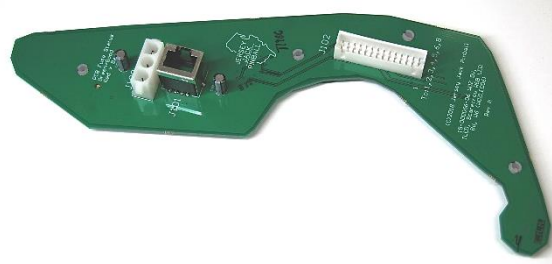

- 15-000066-02
 4 WOZ 5V, TLED, Tin Man RGB LED Bd, W2
 1 ea

- 15-000066-03
 5 WOZ 5V, TLED, Lion RGB LED Bd, W3
 1 ea

- 15-000066-04
 6 WOZ 5V, TLED, Throne Room RGB LED Bd, W4
 1 ea

- 7 15-000066-05
WOZ 5V, TLED, Haunted Forest RGB LED Bd, W5
1 ea

- 8 15-000066-06
WOZ 5V, TLED, Scarecrow RGB LED Bd, W6
1 ea

- 9 15-000066-07
WOZ 5V, TLED, Winged Monkey RGB LED Bd, W7
1 ea

- 10 15-000066-08
WOZ 5V, TLED, Witch Castle RGB LED Bd, W8
1 ea

- 11 15-000066-09
WOZ 5V, TLED, TNPLH RGB LED Bd, W9
1 ea