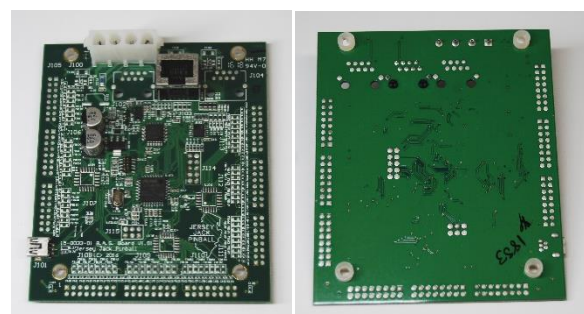

- 13 15-004033-03
  BAG Controller PCB Assy, 2.5mm, No Connectors
  1 ea