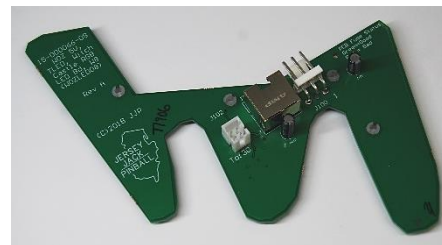

- 15-000066-02
 4 WOZ 5V, TLED, Tin Man RGB LED Bd, W2
 1 ea

- 15-000066-03
 5 WOZ 5V, TLED, Lion RGB LED Bd, W3
 1 ea

- 15-000066-04
 6 WOZ 5V, TLED, Throne Room RGB LED Bd, W4
 1 ea

- 7 15-000066-05
WOZ 5V, TLED, Haunted Forest RGB LED Bd, W5
1 ea

- 8 15-000066-06
WOZ 5V, TLED, Scarecrow RGB LED Bd, W6
1 ea

- 9 15-000066-07
WOZ 5V, TLED, Winged Monkey RGB LED Bd, W7
1 ea

- 10 15-000066-08
WOZ 5V, TLED, Witch Castle RGB LED Bd, W8
1 ea

- 11 15-000066-09
WOZ 5V, TLED, TNPLH RGB LED Bd, W9
1 ea