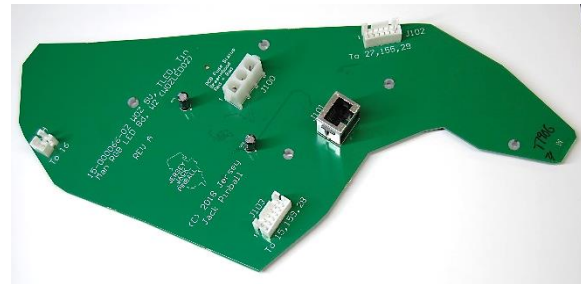

WOZ 2.0 Lighting Upgrade Kit

Packing Checklist (Apr 2019)

- 10-000155-00
 1 RGB LED Single Mtg Brkt, Rollover Switch
 8 ea

- 10-005035-00
 2 RGB LED Controller/BAG PCB Mtg Brkt
 1 ea

- 15-000066-01
 3 WOZ 5V, TLED, FTYBR RGB LED Bd, W1
 1 ea

- 15-000066-02
 4 WOZ 5V, TLED, Tin Man RGB LED Bd, W2
 1 ea

- 15-000066-03
 5 WOZ 5V, TLED, Lion RGB LED Bd, W3
 1 ea

- 15-000066-04
 6 WOZ 5V, TLED, Throne Room RGB LED Bd, W4
 1 ea

- 7 15-000066-05
WOZ 5V, TLED, Haunted Forest RGB LED Bd, W5
1 ea