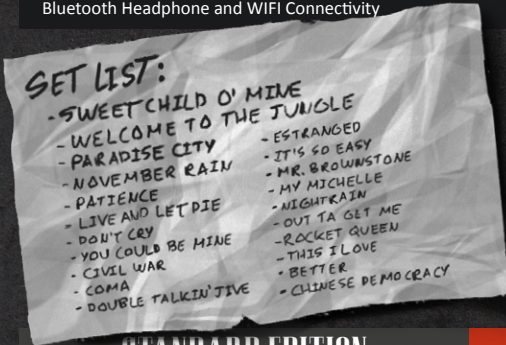

◆ HEADLINER ACT ◆

◆ PLAYFIELD FEATURES ◆

21 Full-Length Studio Master Recordings of GNR Favorites
Exclusive **Original Pinball Music** created and performed by **Slash**
Exclusive **Original Instrumentation and Sound Effect** Recordings performed by **Slash, Duff McKagan, and Richard Fortus**
Game Narration By **Duff McKagan** and **Melissa Reese**
Additional Voice Recording by **Axl Rose, Slash, Richard Fortus, Frank Ferrer, Dizzy Reed** and Gnr announcer **MC Bob**
Timed Play option for every song
Original Hand-Drawn digitally printed Playfield, Cabinet, and Backglass Artwork
Live Footage and Concert Screen Animations from the **Not In This Lifetime World Tour** Showcased on the **27" Backbox Display**
Jukebox Attract Mode Option
New **JJP Hottrails** -Illuminable Non-Destructively Mountable Side Rails
Selectable Content Settings: Family Friendly(default), Adult-Adds explicit songs, video content, and voice work
120 Watt 2.1 Stereo Sound System
Bluetooth Headphone and WIFI Connectivity